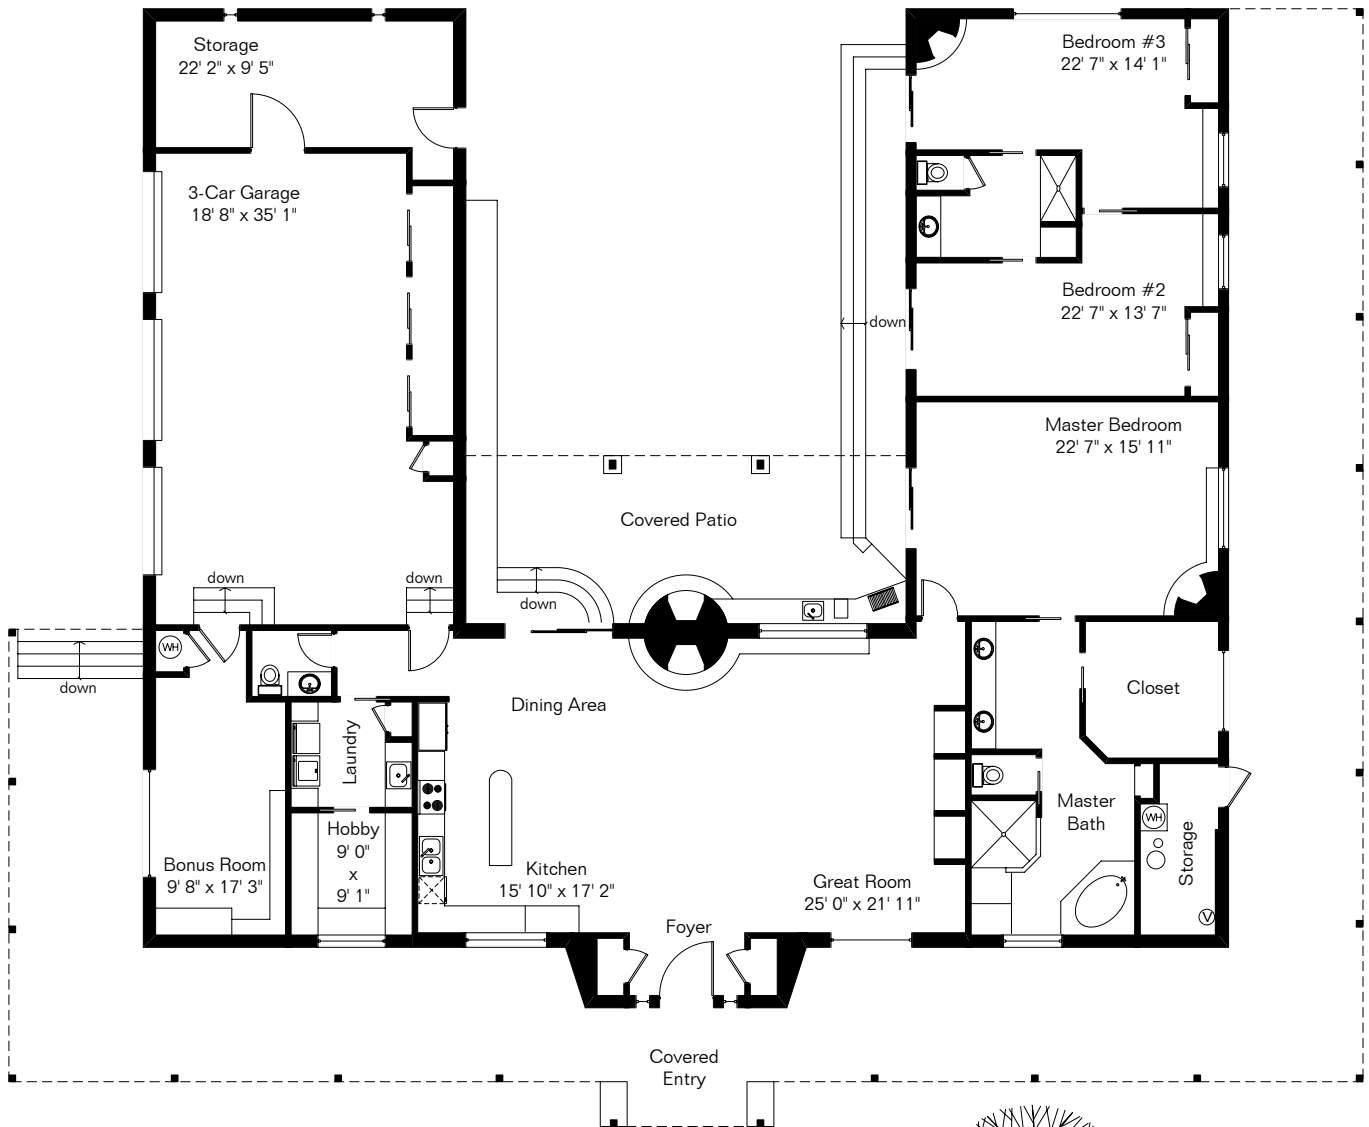

The square footages and room size information are deemed to be reliable but are not guaranteed and should be independently verified.

11950 E Horsehead Rd

Play House is farther from house than shown

Pool Area

Site Visit December 2013

Living Area 3,029 Sq Ft
Garage 1,100 Sq Ft

Copyright 2013 Floor Plans First! LLC
All Rights Reserved.

www.FloorPlansFirst.com

Toll Free (877) 887-1500
Voice (520) 881-1500
Fax (520) 791-7701